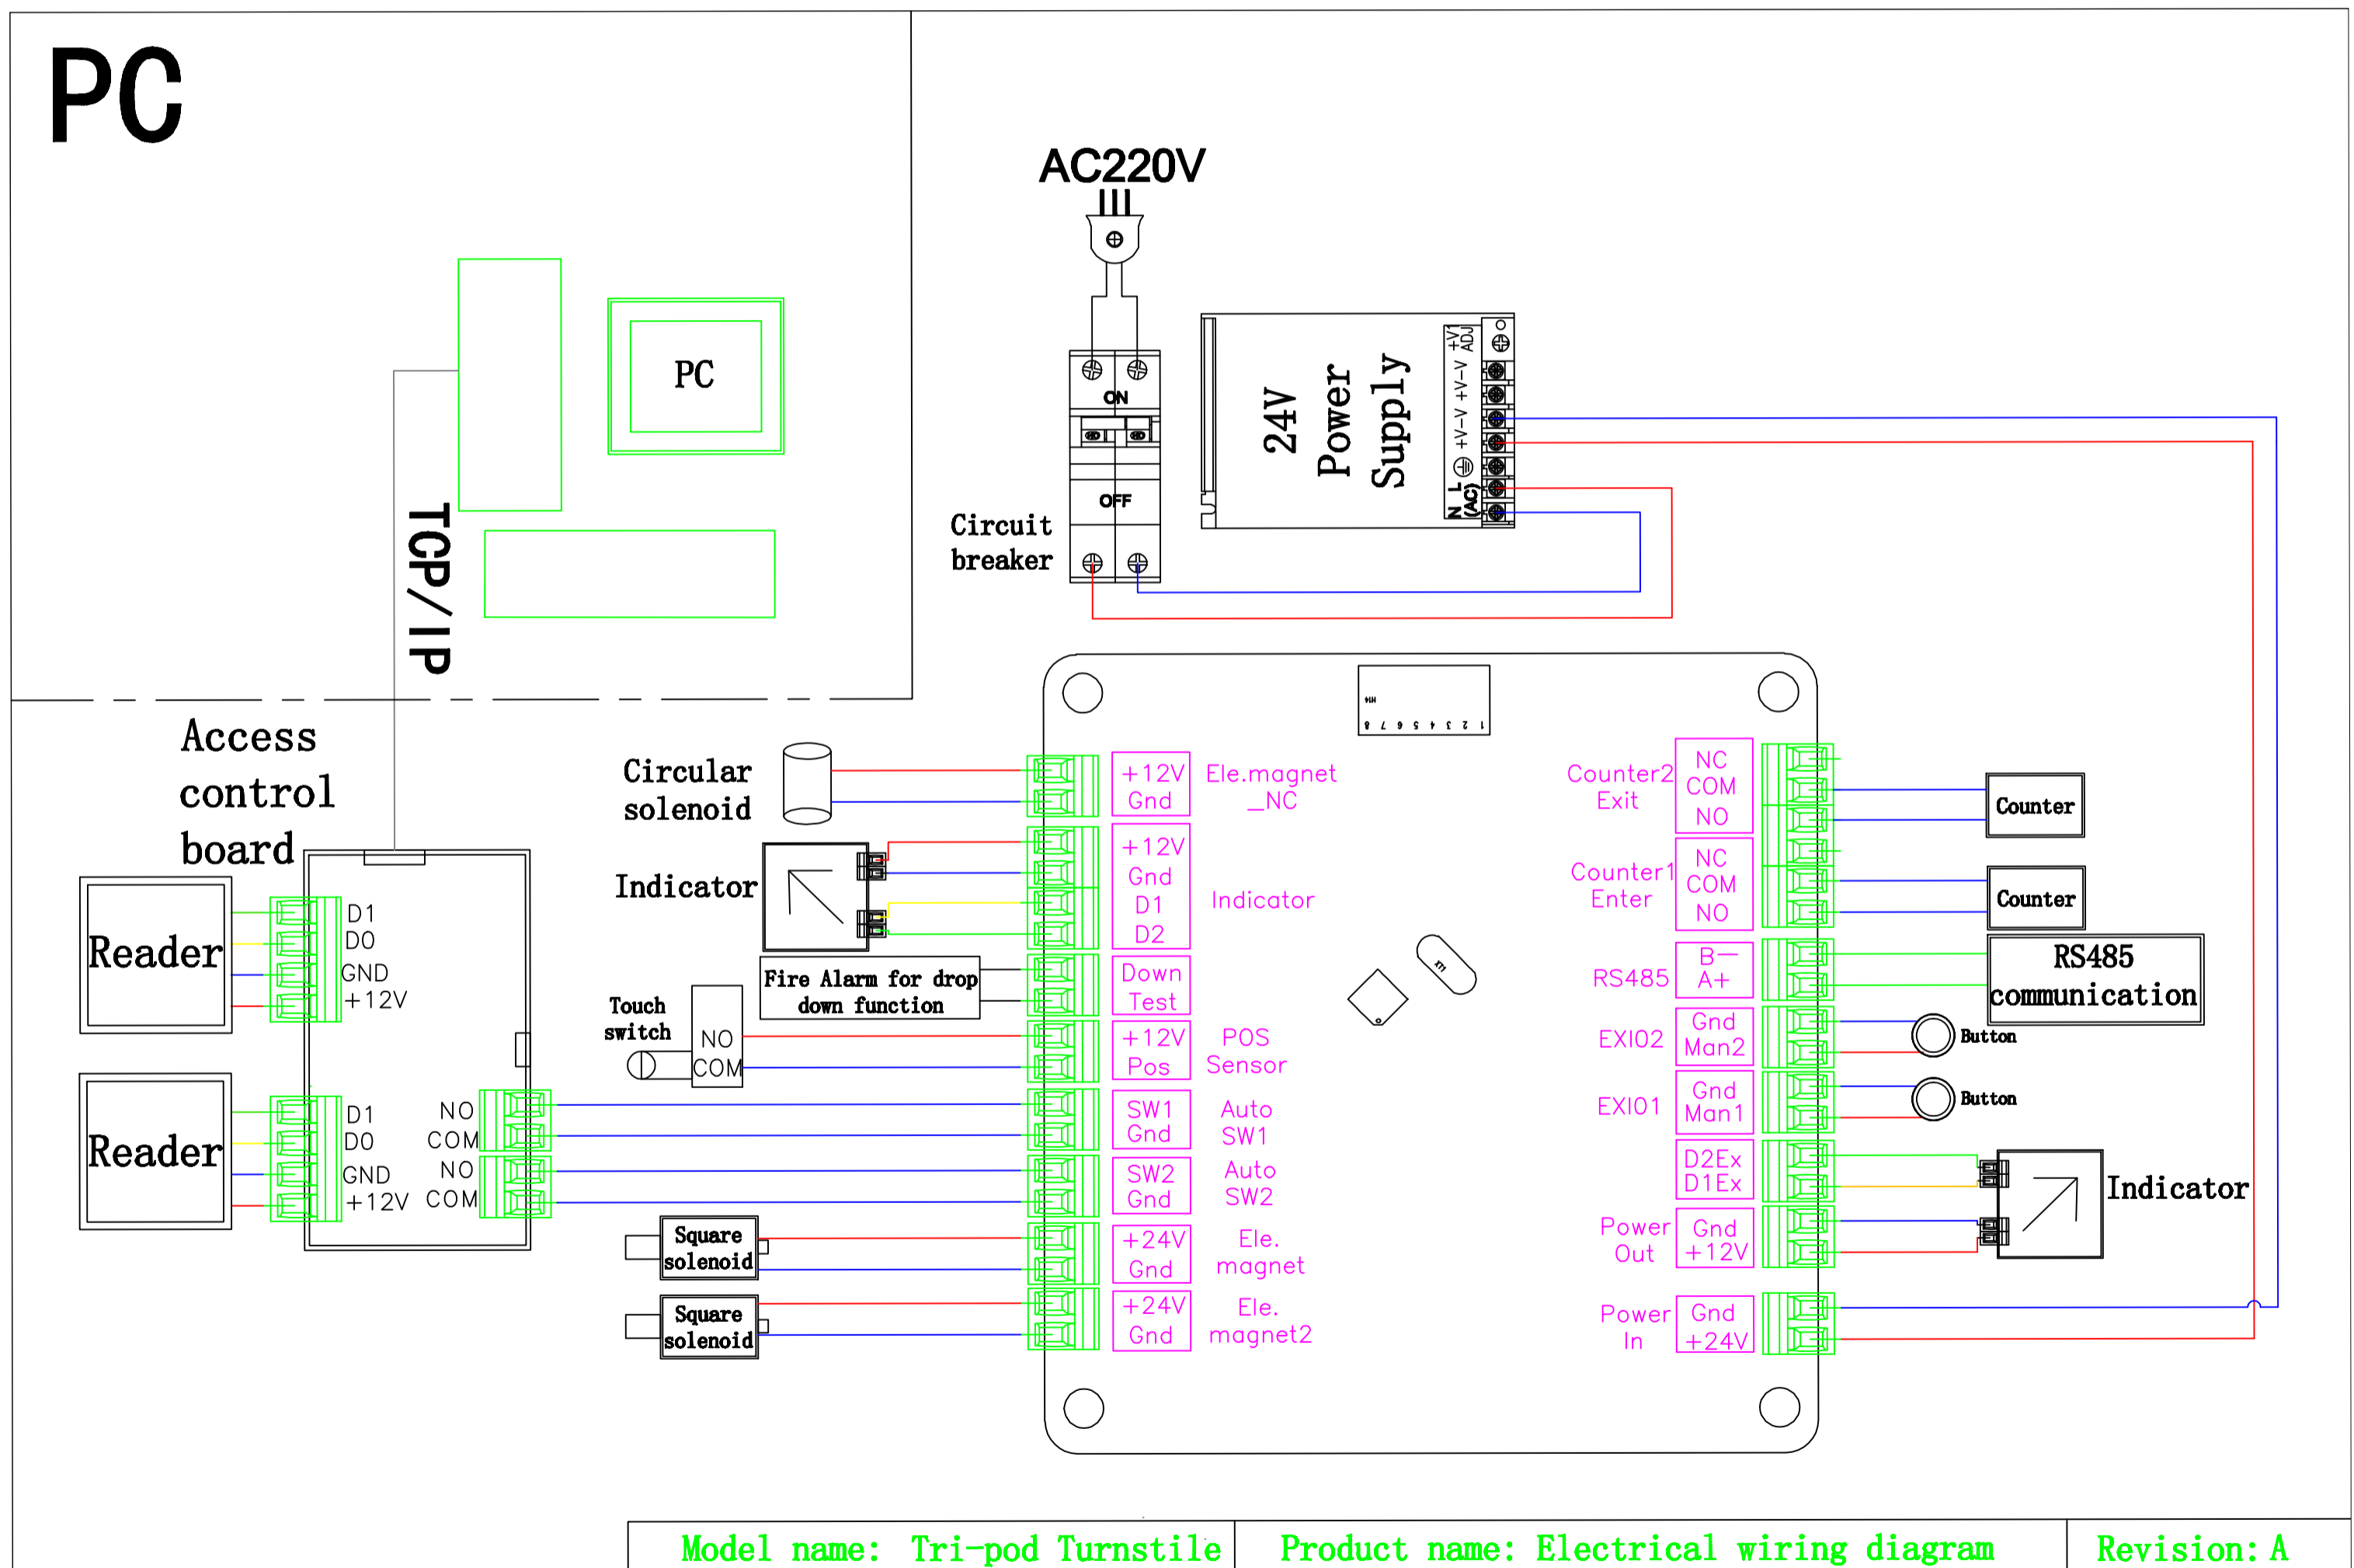

# Tripod Turnstile Smart Controller wiring diagram

Model name: Tri-pod Turnstile

Product name: Electrical wiring diagram

Revision: A